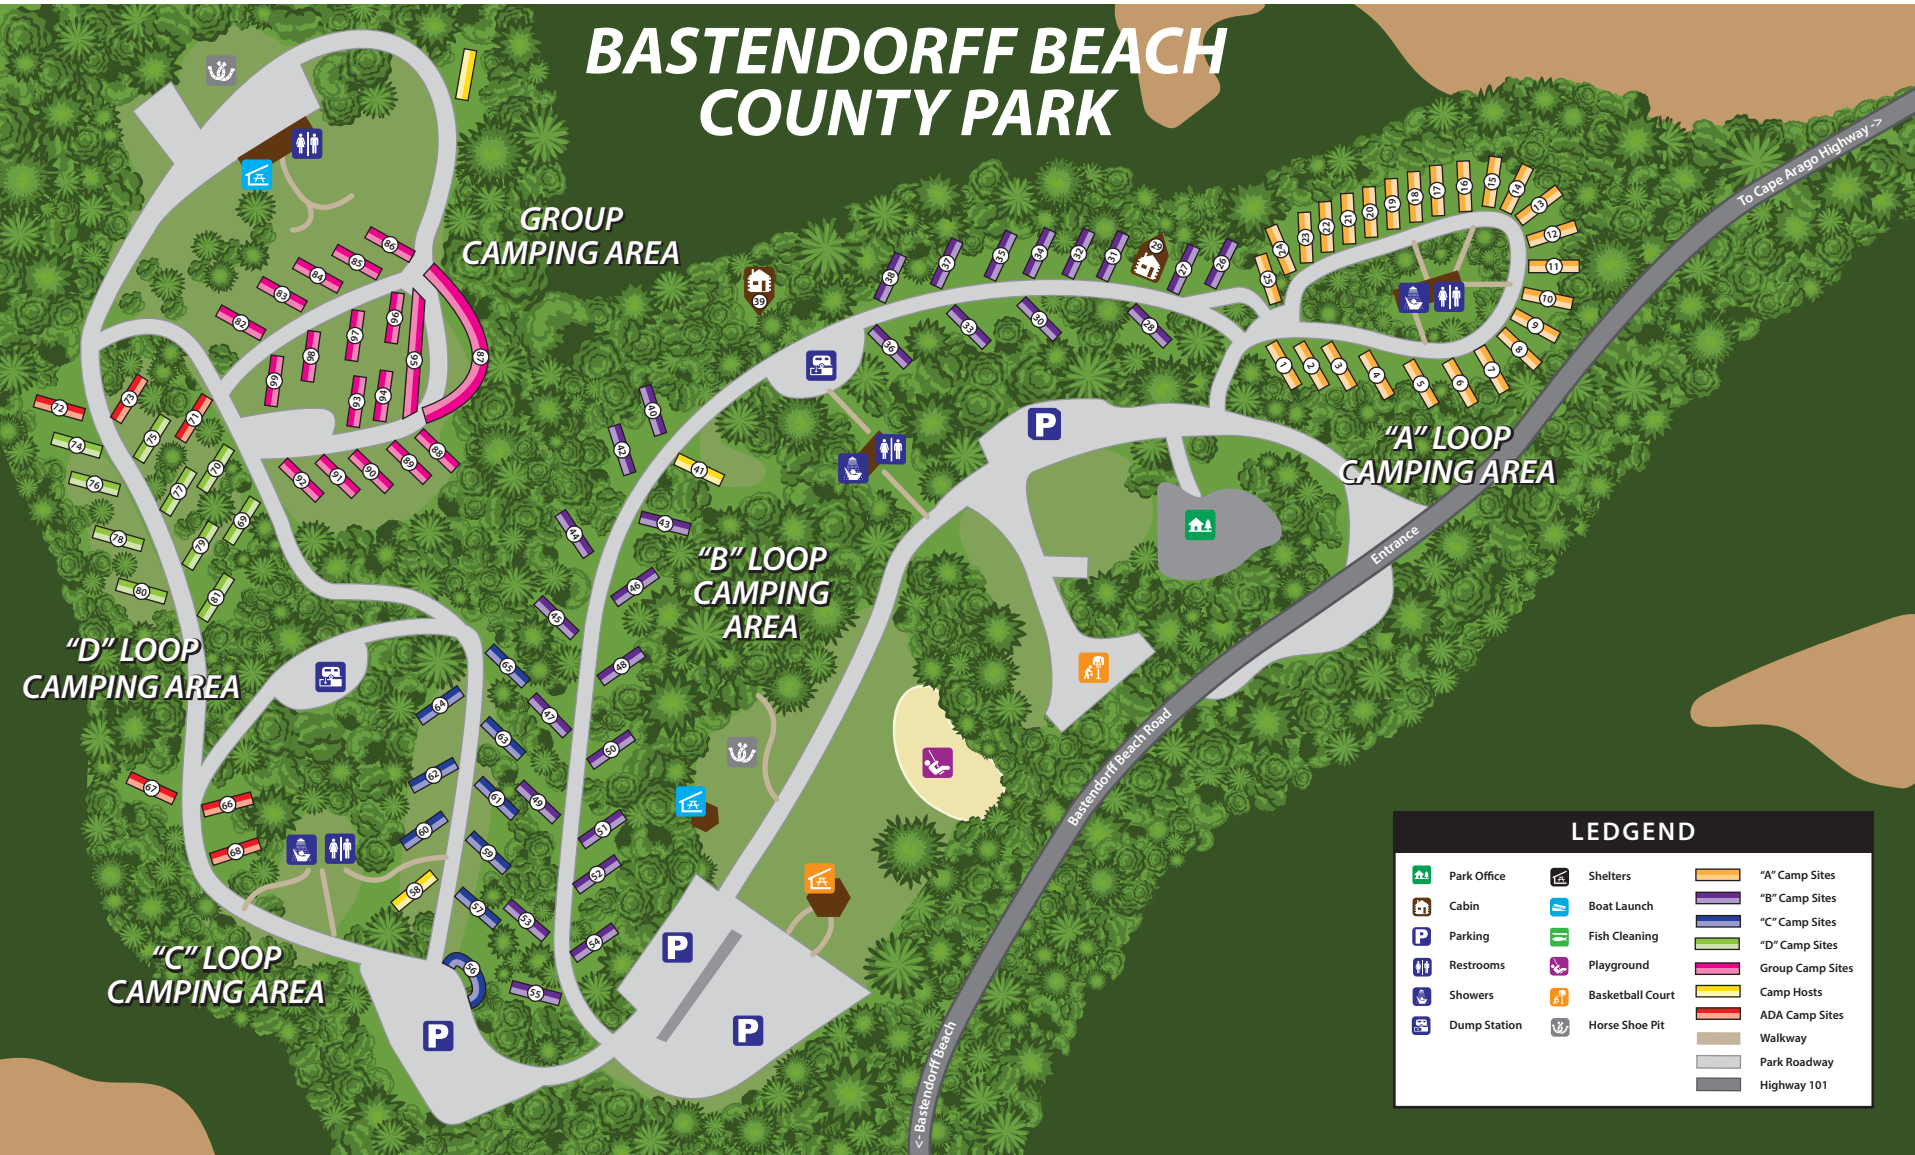

BASTENDORFF BEACH COUNTY PARK

LEDGEND			
	Park Office		"A" Camp Sites
	Cabin		"B" Camp Sites
	Parking		"C" Camp Sites
	Restrooms		"D" Camp Sites
	Showers		Group Camp Sites
	Dump Station		Camp Hosts
	Shelters		ADA Camp Sites
	Boat Launch		Walkway
	Fish Cleaning		Park Roadway
	Playground		Highway 101
	Basketball Court		
	Horse Shoe Pit		