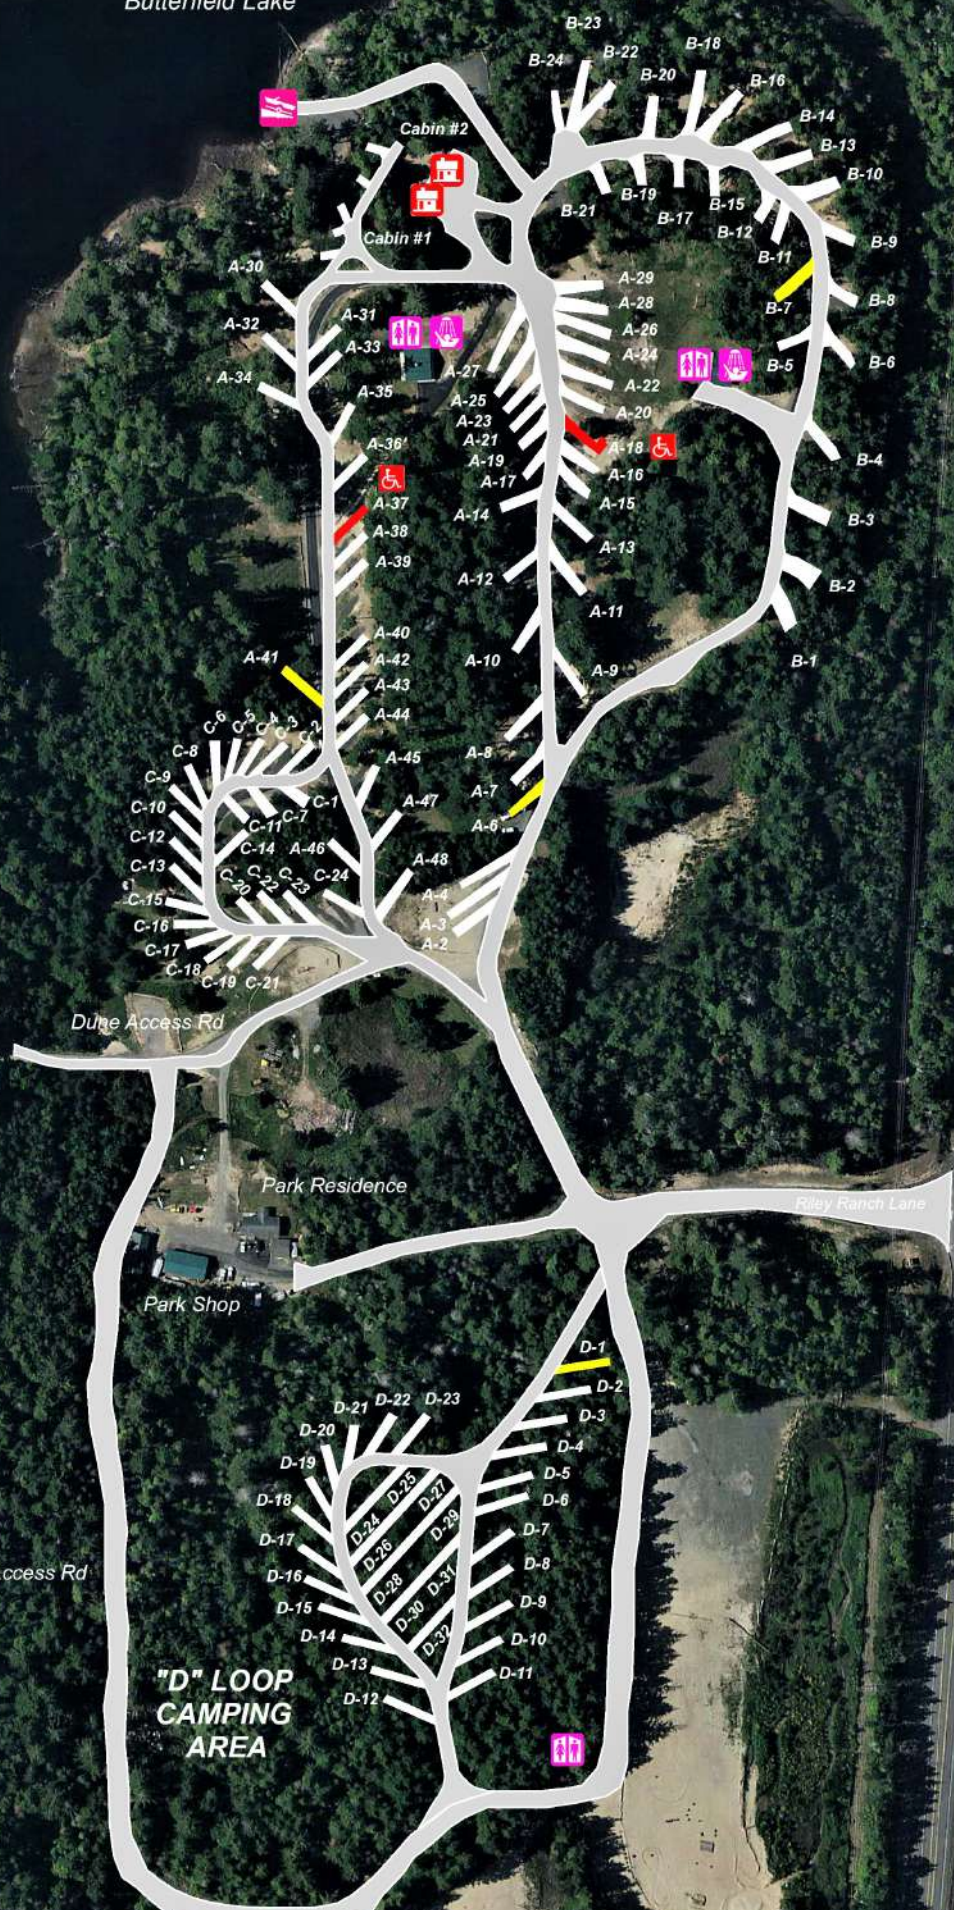

RILEY RANCH COUNTY PARK

Butterfield Lake

Legend

- Boat Launch
- Showers
- Restrooms
- ADA Accessible
- Cabins
- Camp Host
- ADA
- Roadway
- Camp Sites

"D" LOOP CAMPING AREA

Dune Access Rd

Park Residence

Park Shop

Riley Ranch Lane

Highway 101

Dune Access Rd